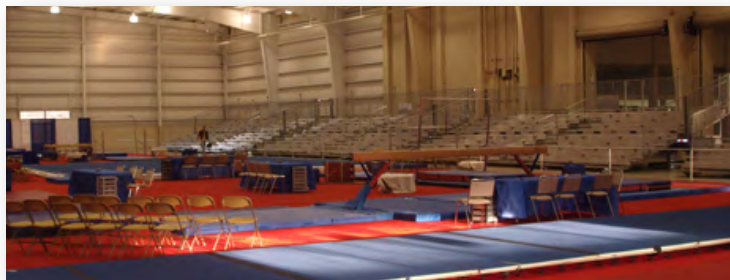

## SPECS

Total Number of Seats: 1,932

Number of Sets: 7 (each set seats 276)

Dimensions: (unfolded)

Length: 50 feet

Width: 20 feet

Height: 13 feet (folded)

Number of Rows: 10 rows high

## ADVANTAGES

- Set-up in minutes
- Indoor and outdoor use
- Quickly and easily increase seating capacity of venue
- Provide better visibility than chair seating
- Saves time and labor expense

**Full Service Bleacher Rental  
Guaranteed On-Time Delivery  
Prompt Removal**