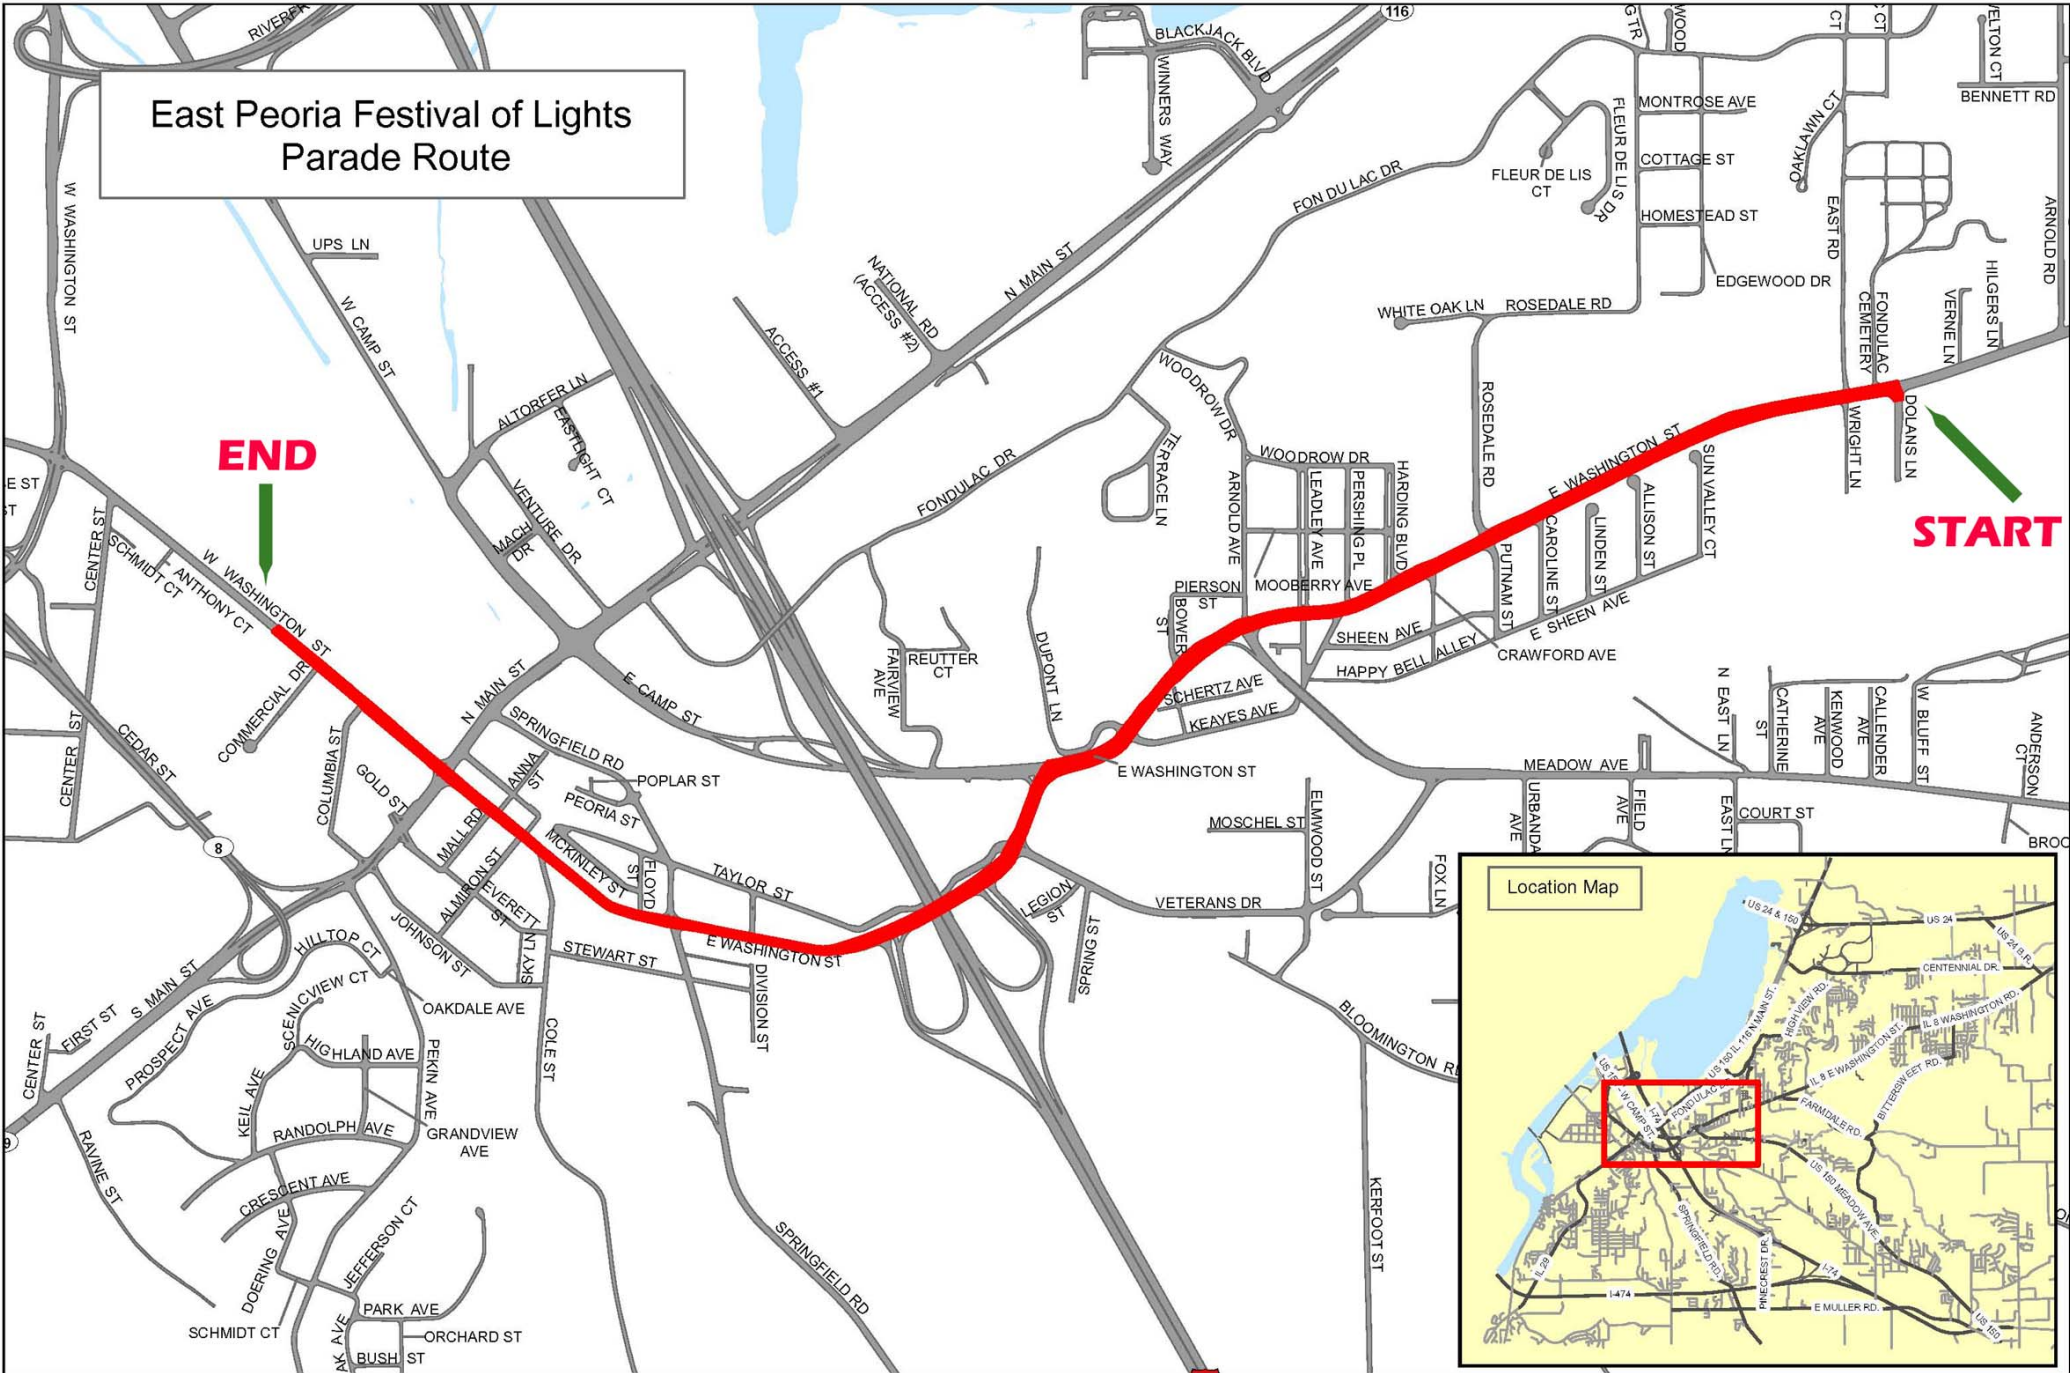

East Peoria Festival of Lights Parade Route

END

START